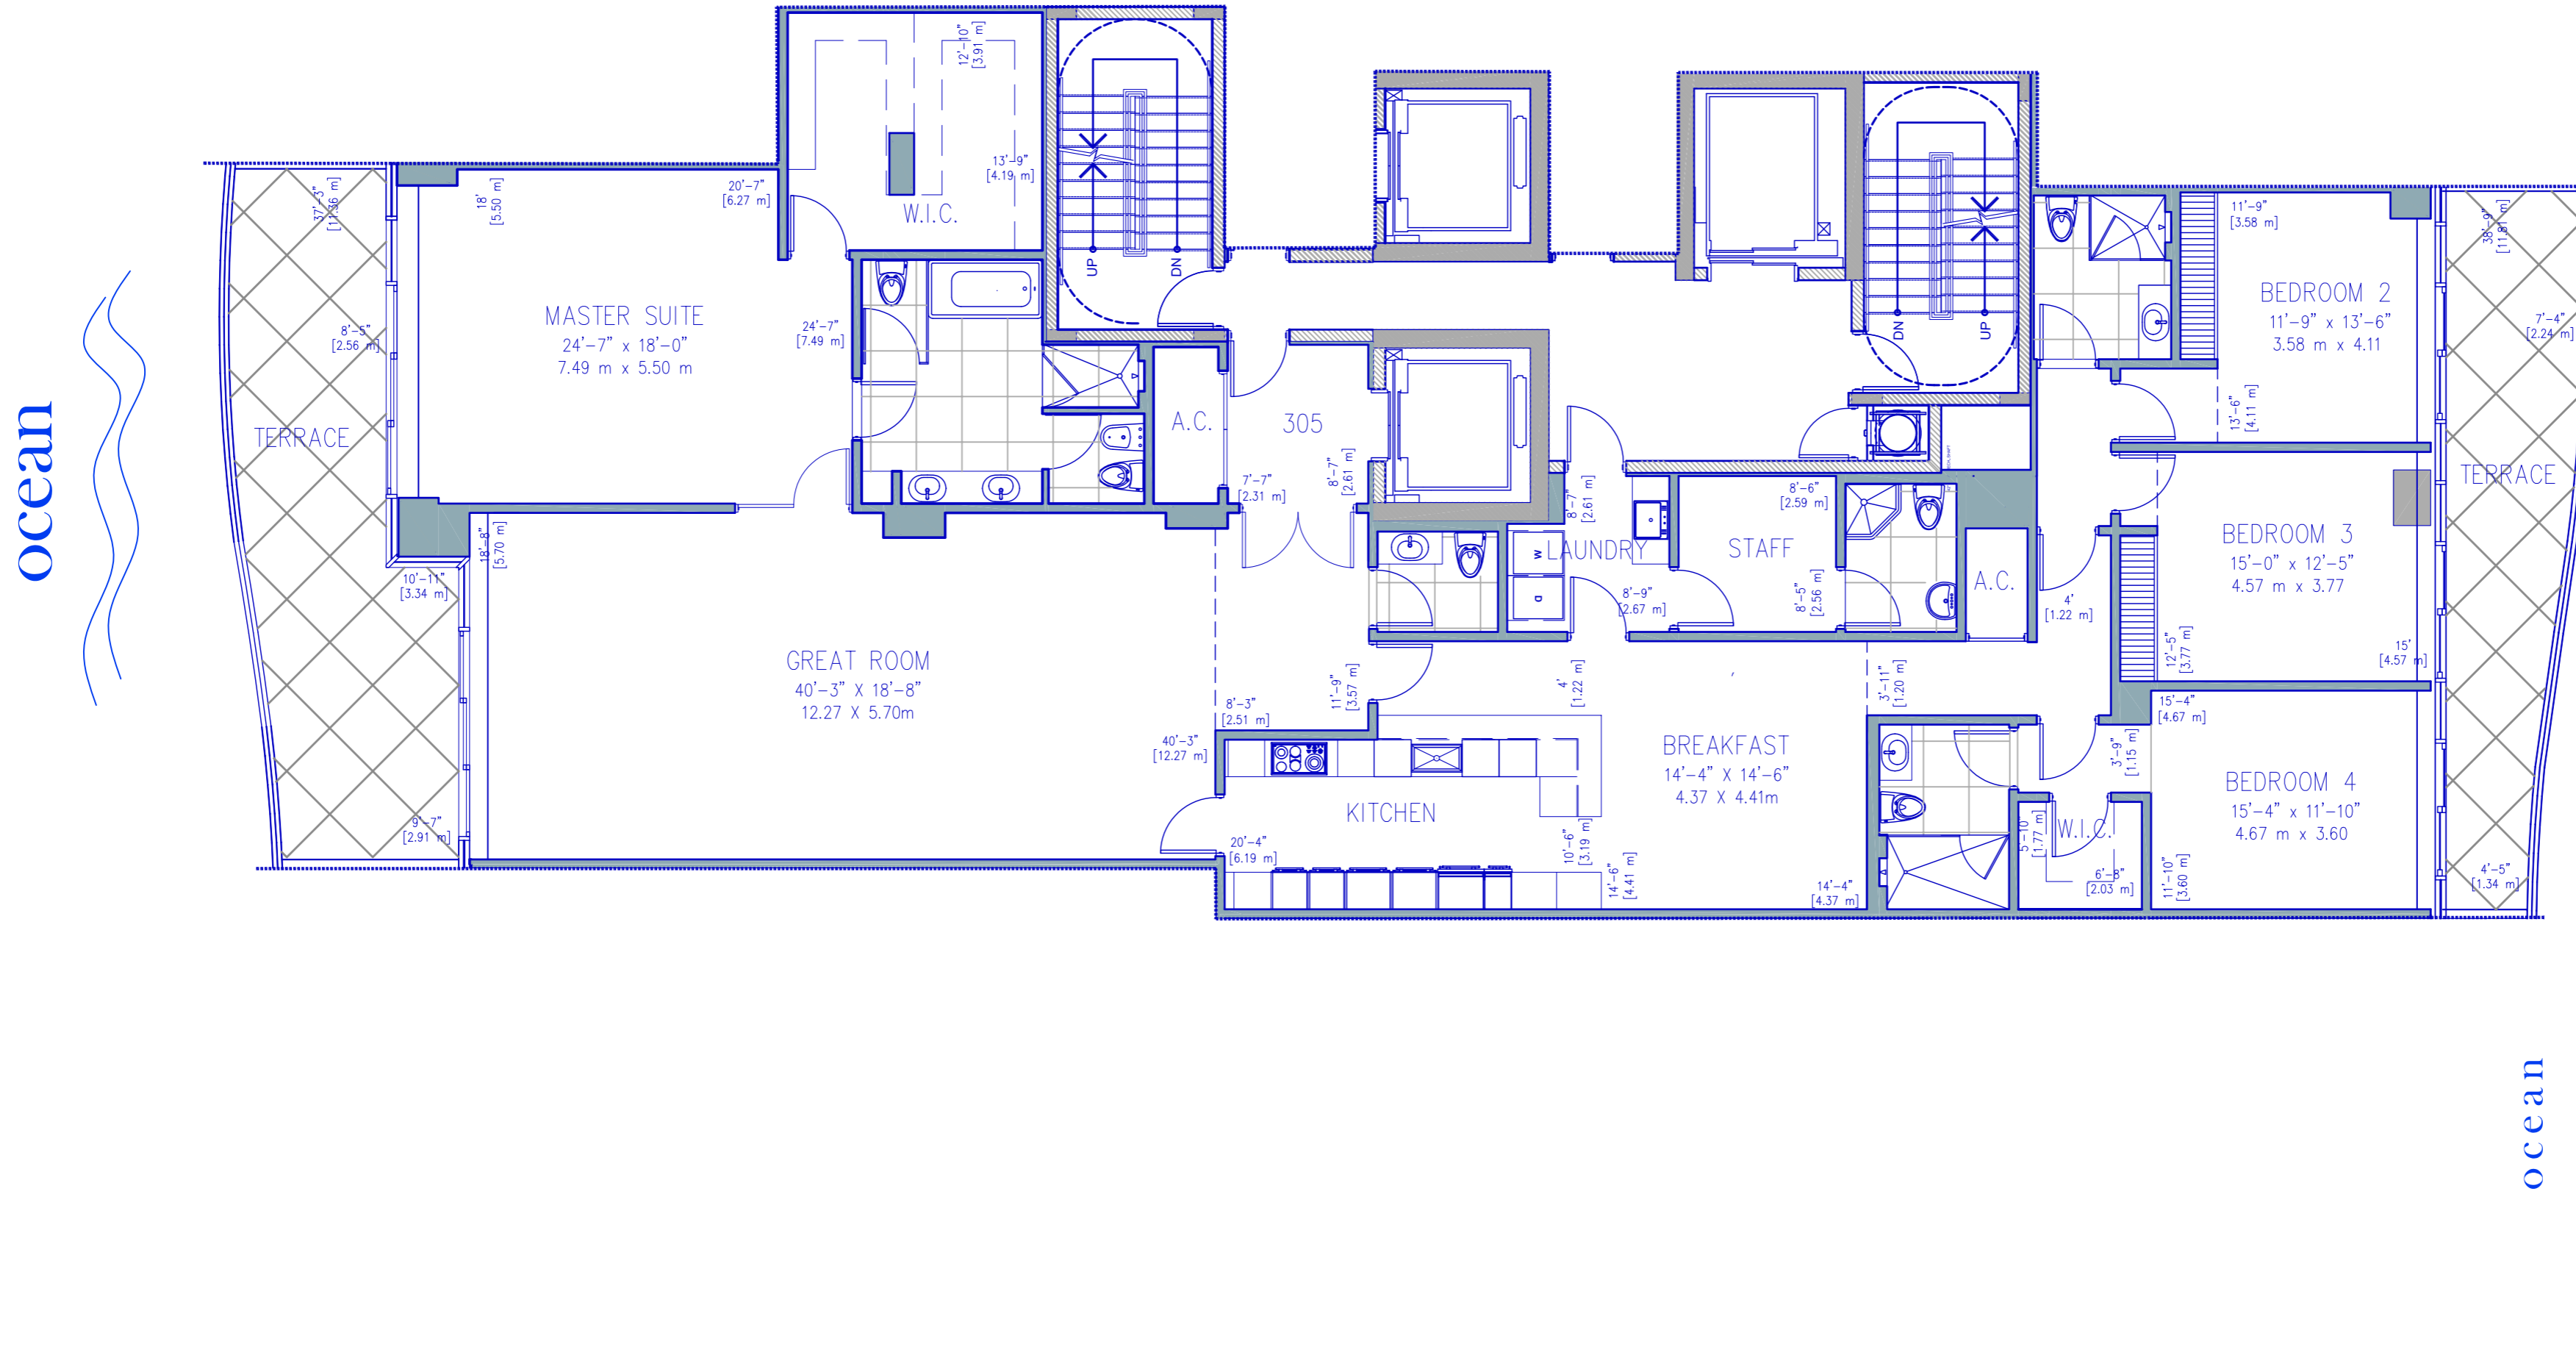

# 305

## RESIDENCE

RESIDENCE	3,616.00 sq. ft.	339.93 sq. mt.
TERRACE	616.00 sq. ft.	57.22 sq. mt.
<b>Total:</b>	<b>4,232.00 sq. ft.</b>	<b>397.15 sq. mt.</b>

CHÂTEAU  
OCEAN RESIDENCES